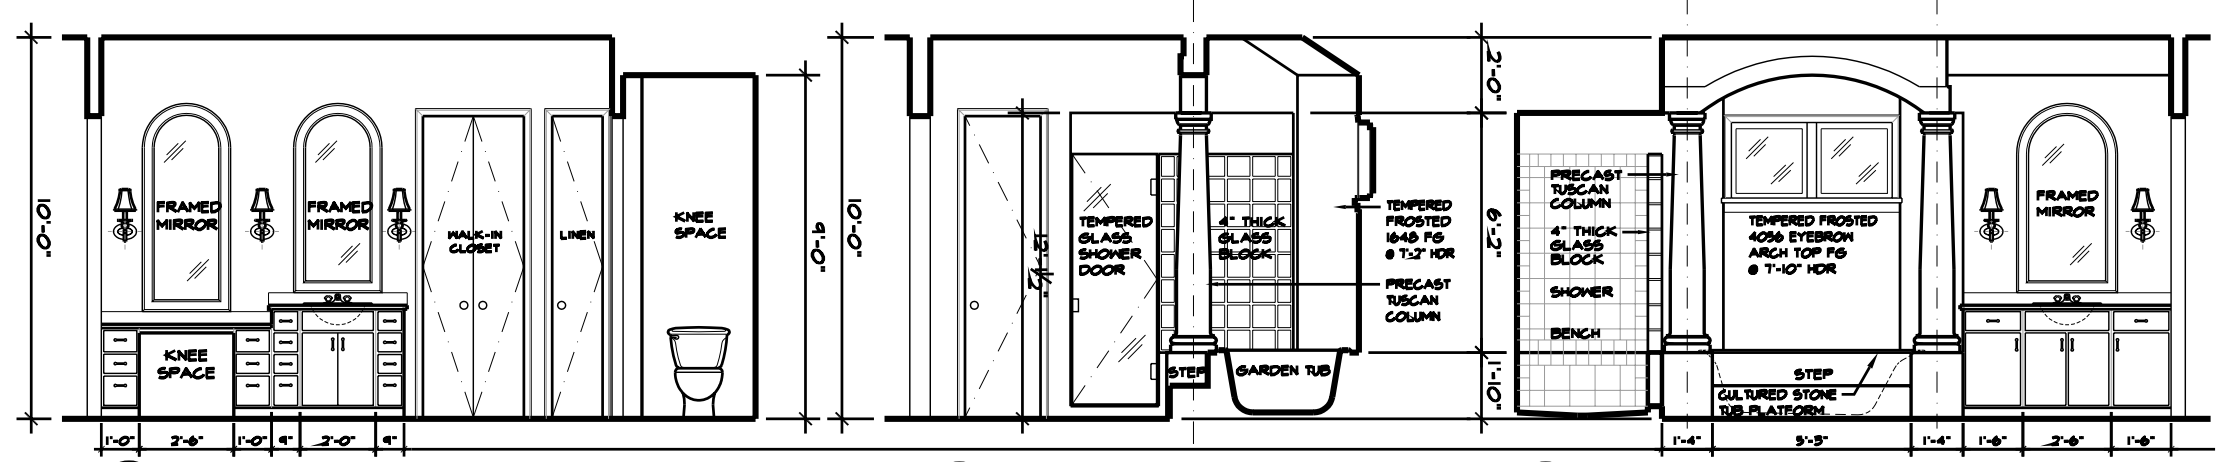

**POWDER ELEVATION**  $3/8" = 1'-0"$

**MASTER BATHROOM ELEVATIONS**  $3/8" = 1'-0"$

**HOME THEATER & LOBBY ELEVATION**  $3/8" = 1'-0"$

**WINE GROTTO SECTIONS**  $3/8" = 1'-0"$