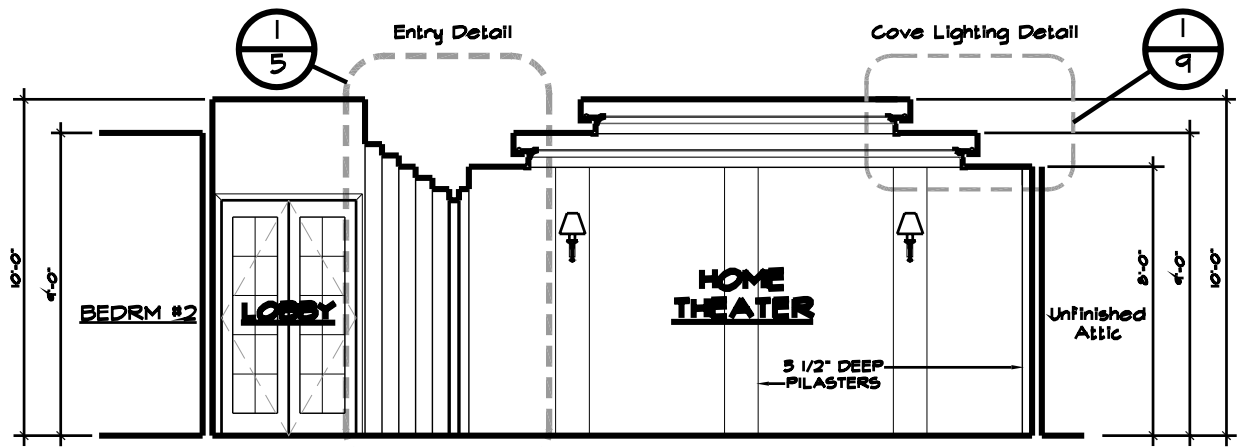

**POWDER ELEVATION**  $3/8" = 1'-0"$

**MASTER BATHROOM ELEVATIONS**  $3/8" = 1'-0"$

**HOME THEATER & LOBBY ELEVATION**  $3/8" = 1'-0"$

**WINE GROTTO SECTIONS**  $3/8" = 1'-0"$