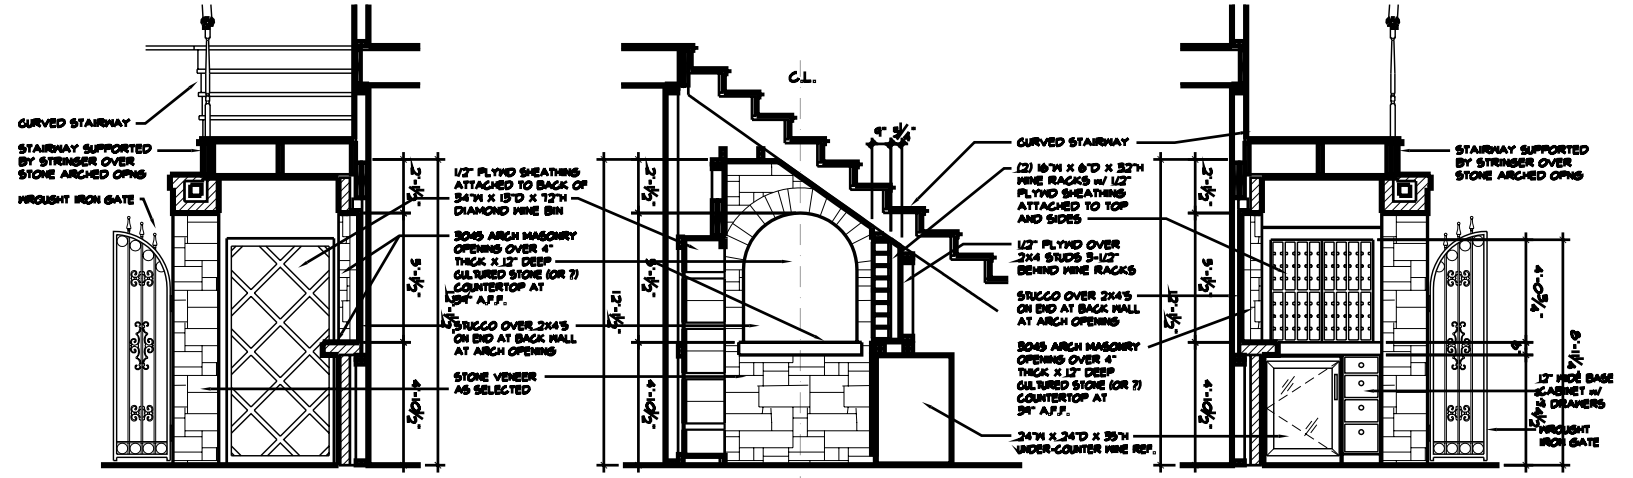

**POWDER ELEVATION**  $3/8" = 1'-0"$

**MASTER BATHROOM ELEVATIONS**  $3/8" = 1'-0"$

**HOME THEATER & LOBBY ELEVATION**  $3/8" = 1'-0"$

**WINE GROTTO SECTIONS**  $3/8" = 1'-0"$