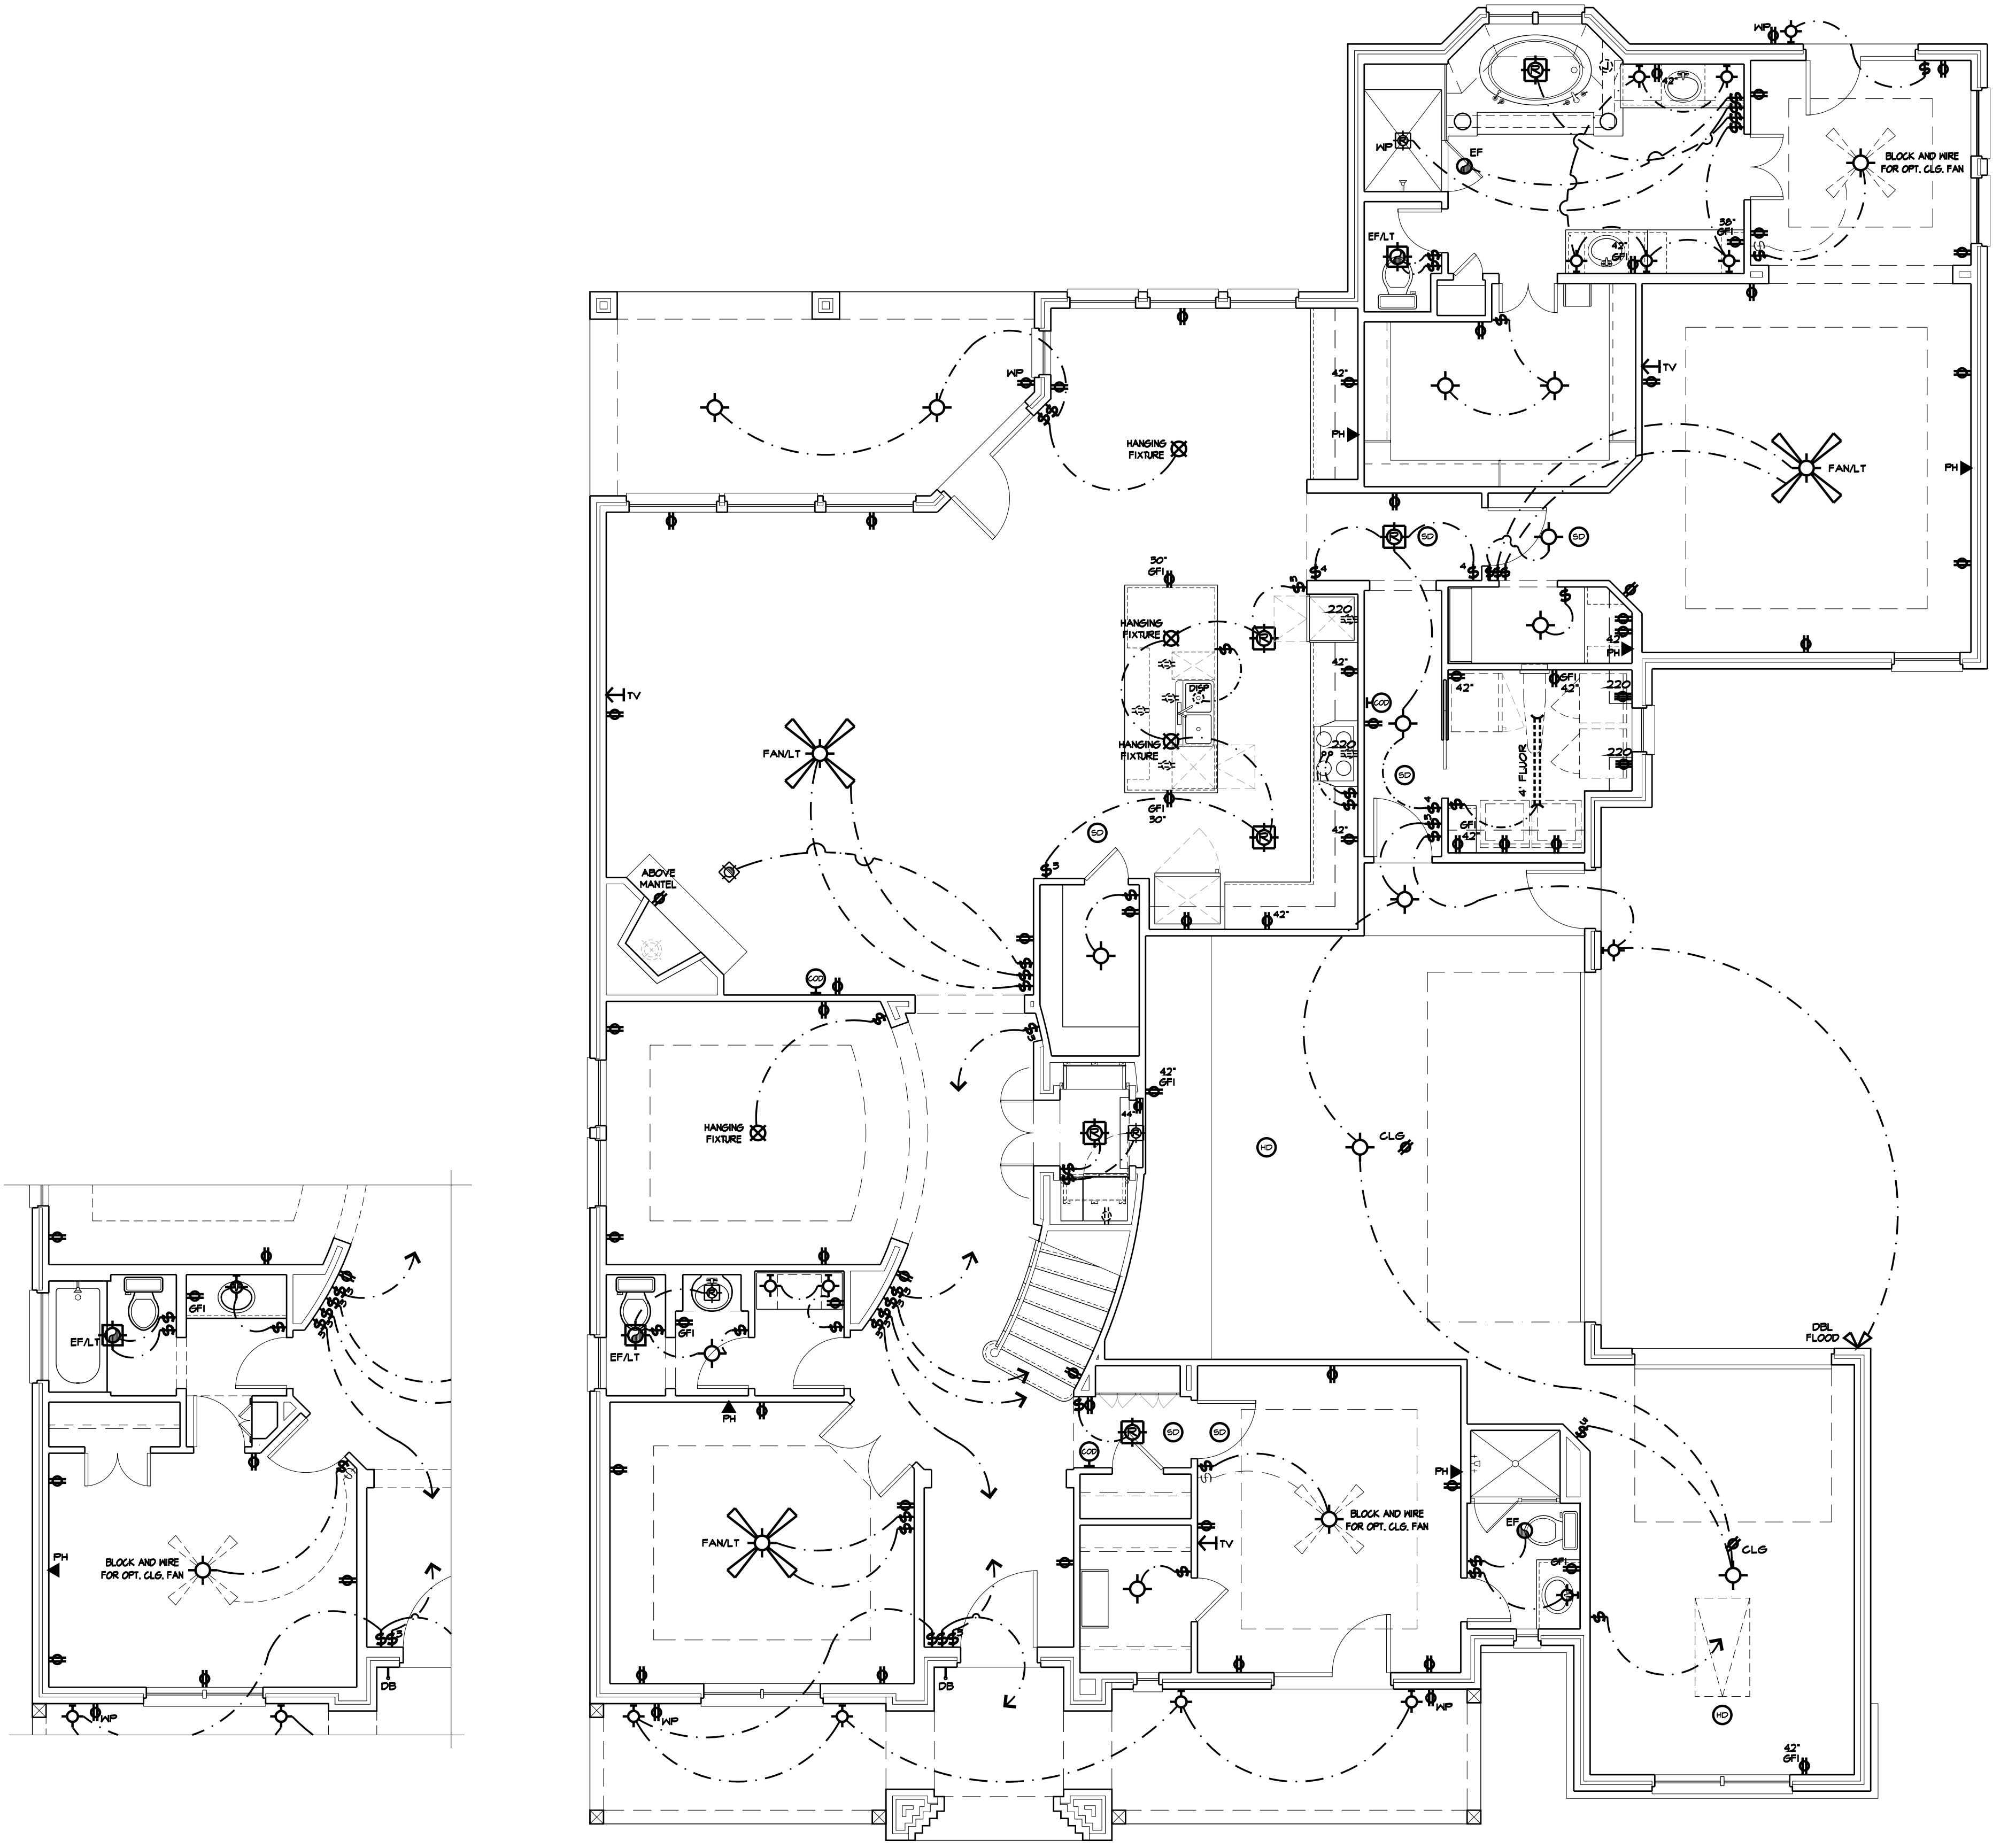

ELECTRICAL LEGEND

-  SINGLE POLE SWITCH
-  THREE WAY SWITCH
-  FOUR WAY SWITCH
-  DIMMER SWITCH
-  EXTERIOR FLOOD LT.
-  CHIMES
-  TELEPHONE OUTLET
-  TELEVISION OUTLET
-  CEILING FAN
-  CEILING FAN w/ LIGHT, BLOCKED
-  SURF. MOUNTED LIGHT FIXTURE WIRED FOR FUTURE FAN
-  EXTERIOR FLOOD LT.
-  FLUORESCENT FIXTURE
-  SURFACE MOUNTED FIXTURE
-  HANGING FIXTURE
-  WALL MOUNTED FIXTURE
-  STANDARD RECESSED CAN
-  "MINI" RECESSED CAN
-  "MINI" EYEBALL SPOT
-  EXHAUST FAN / LIGHT FIXTURE
-  EXHAUST FAN
-  SMOKE DETECTOR
-  HEAT DETECTOR
-  CARBON MONOXIDE DETECTOR
-  110V RECEPTACLE
-  QUAD 110V RECEPTACLE
-  110V w/ GROUND FAULT INTERRUPTER
-  WATERPROOF 110V RECEPTACLE
-  220V RECEPTACLE
-  CEILING MOUNTED 110V RECEPTACLE
-  FLOOR MOUNTED 110V RECEPTACLE
-  HALF-HOT 110V RECEPTACLE

FIRST FLOOR ELECTRICAL PLAN

1/4" = 1'-0"